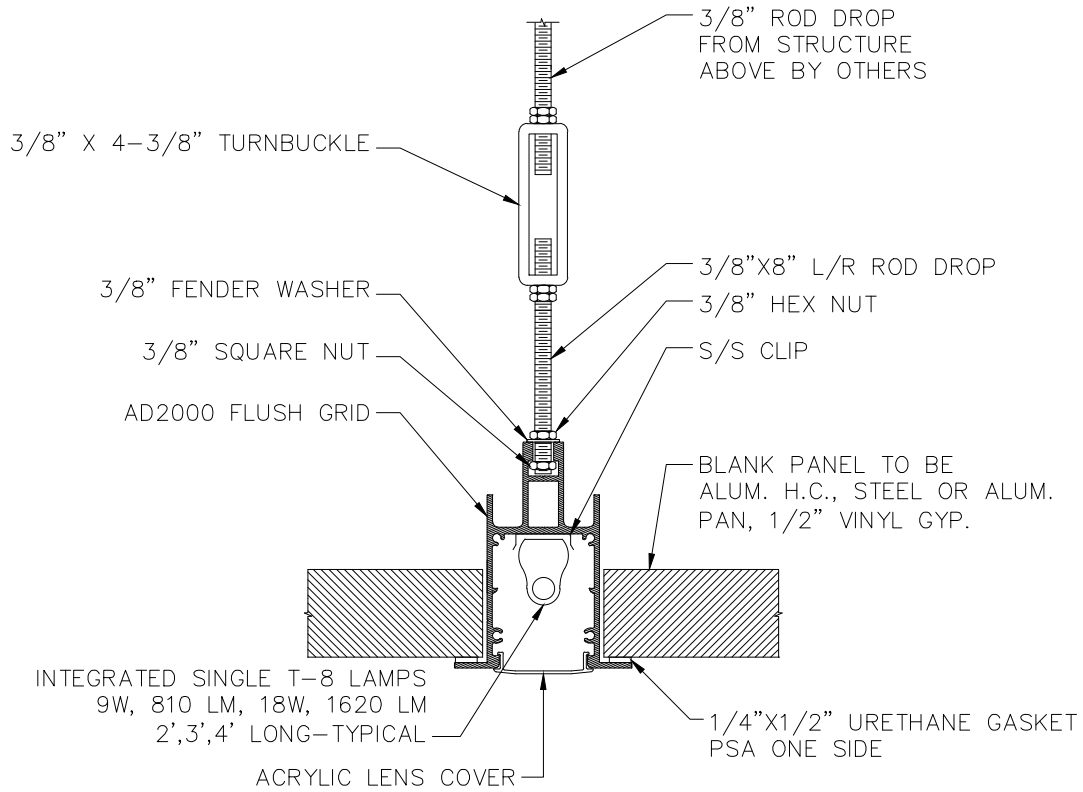

PRODUCED BY AN AUTODESK EDUCATIONAL PRODUCT

NEW LED AD2000 FLUSH GRID MAIN
BOTTOM VIEW

NEW LED AD2000 FLUSH GRID MAIN
TYPICAL SECTION

CHANNEL SYSTEMS, INC

74 - 98th AVENUE
OAKLAND, CA 94603
TEL : (510) 568-7170
FAX : (510) 568-4619

DRAWING TITLE :

LIFE SCIENCES LAYOUT
AD2000 DETAIL

DRAWN BY :

TRS

CHECKED BY :

D.B.

SCALE :

N/A