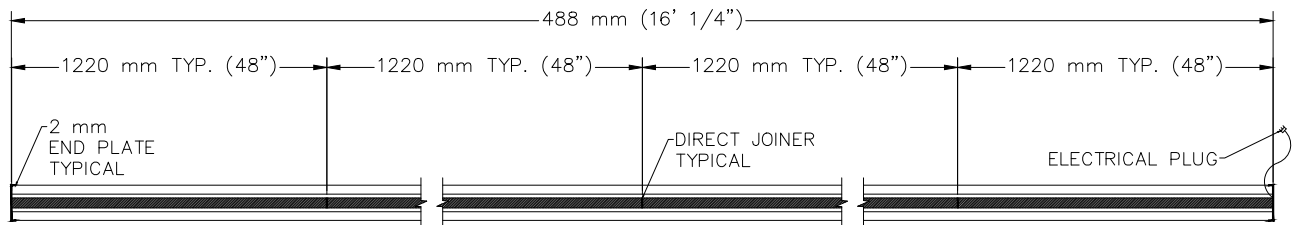

PRODUCED BY AN AUTODESK EDUCATIONAL PRODUCT

NEW LED AD2000 FLUSH GRID MAIN
BOTTOM VIEW